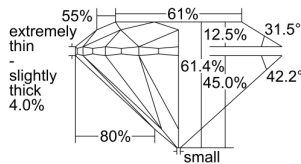

GIA®

FACSIMILE

GIA REPORT 6224159674

Verify this report at GIA.edu

GIA NATURAL DIAMOND DOSSIER®

November 19, 2021
GIA Report Number 6224159674
Shape and Cutting Style ..... Round Brilliant
Measurements ..... 5.24 - 5.28 x 3.23 mm

GRADING RESULTS

Carat Weight ..... 0.54 carat
Color Grade ..... K
Clarity Grade SI2
Cut Grade ..... Good

ADDITIONAL GRADING INFORMATION

Polish ..... Good
Symmetry ..... Fair
Fluorescence ..... None
Clarity Characteristics ..... Crystal
Inscription(s): GIA 6224159674

PROPORTIONS

Profile to actual proportions

GRADING SCALES

GIA COLOR SCALE	GIA CLARITY SCALE	GIA CUT SCALE	
D	FLAWLESS	EXCELLENT	
E	INTERNALLY FLAWLESS		
F		VVS₁	VERY GOOD
G	VVS₂		
H	VS₁	GOOD	
I	VS₂		
J	SI₁	FAIR	
K	SI₂		
L	I₁	POOR	
M	I₂		
N	I₃		
O			
P			
Q			
R			
S			
T			
U			
V			
W			
X			
Y			
Z